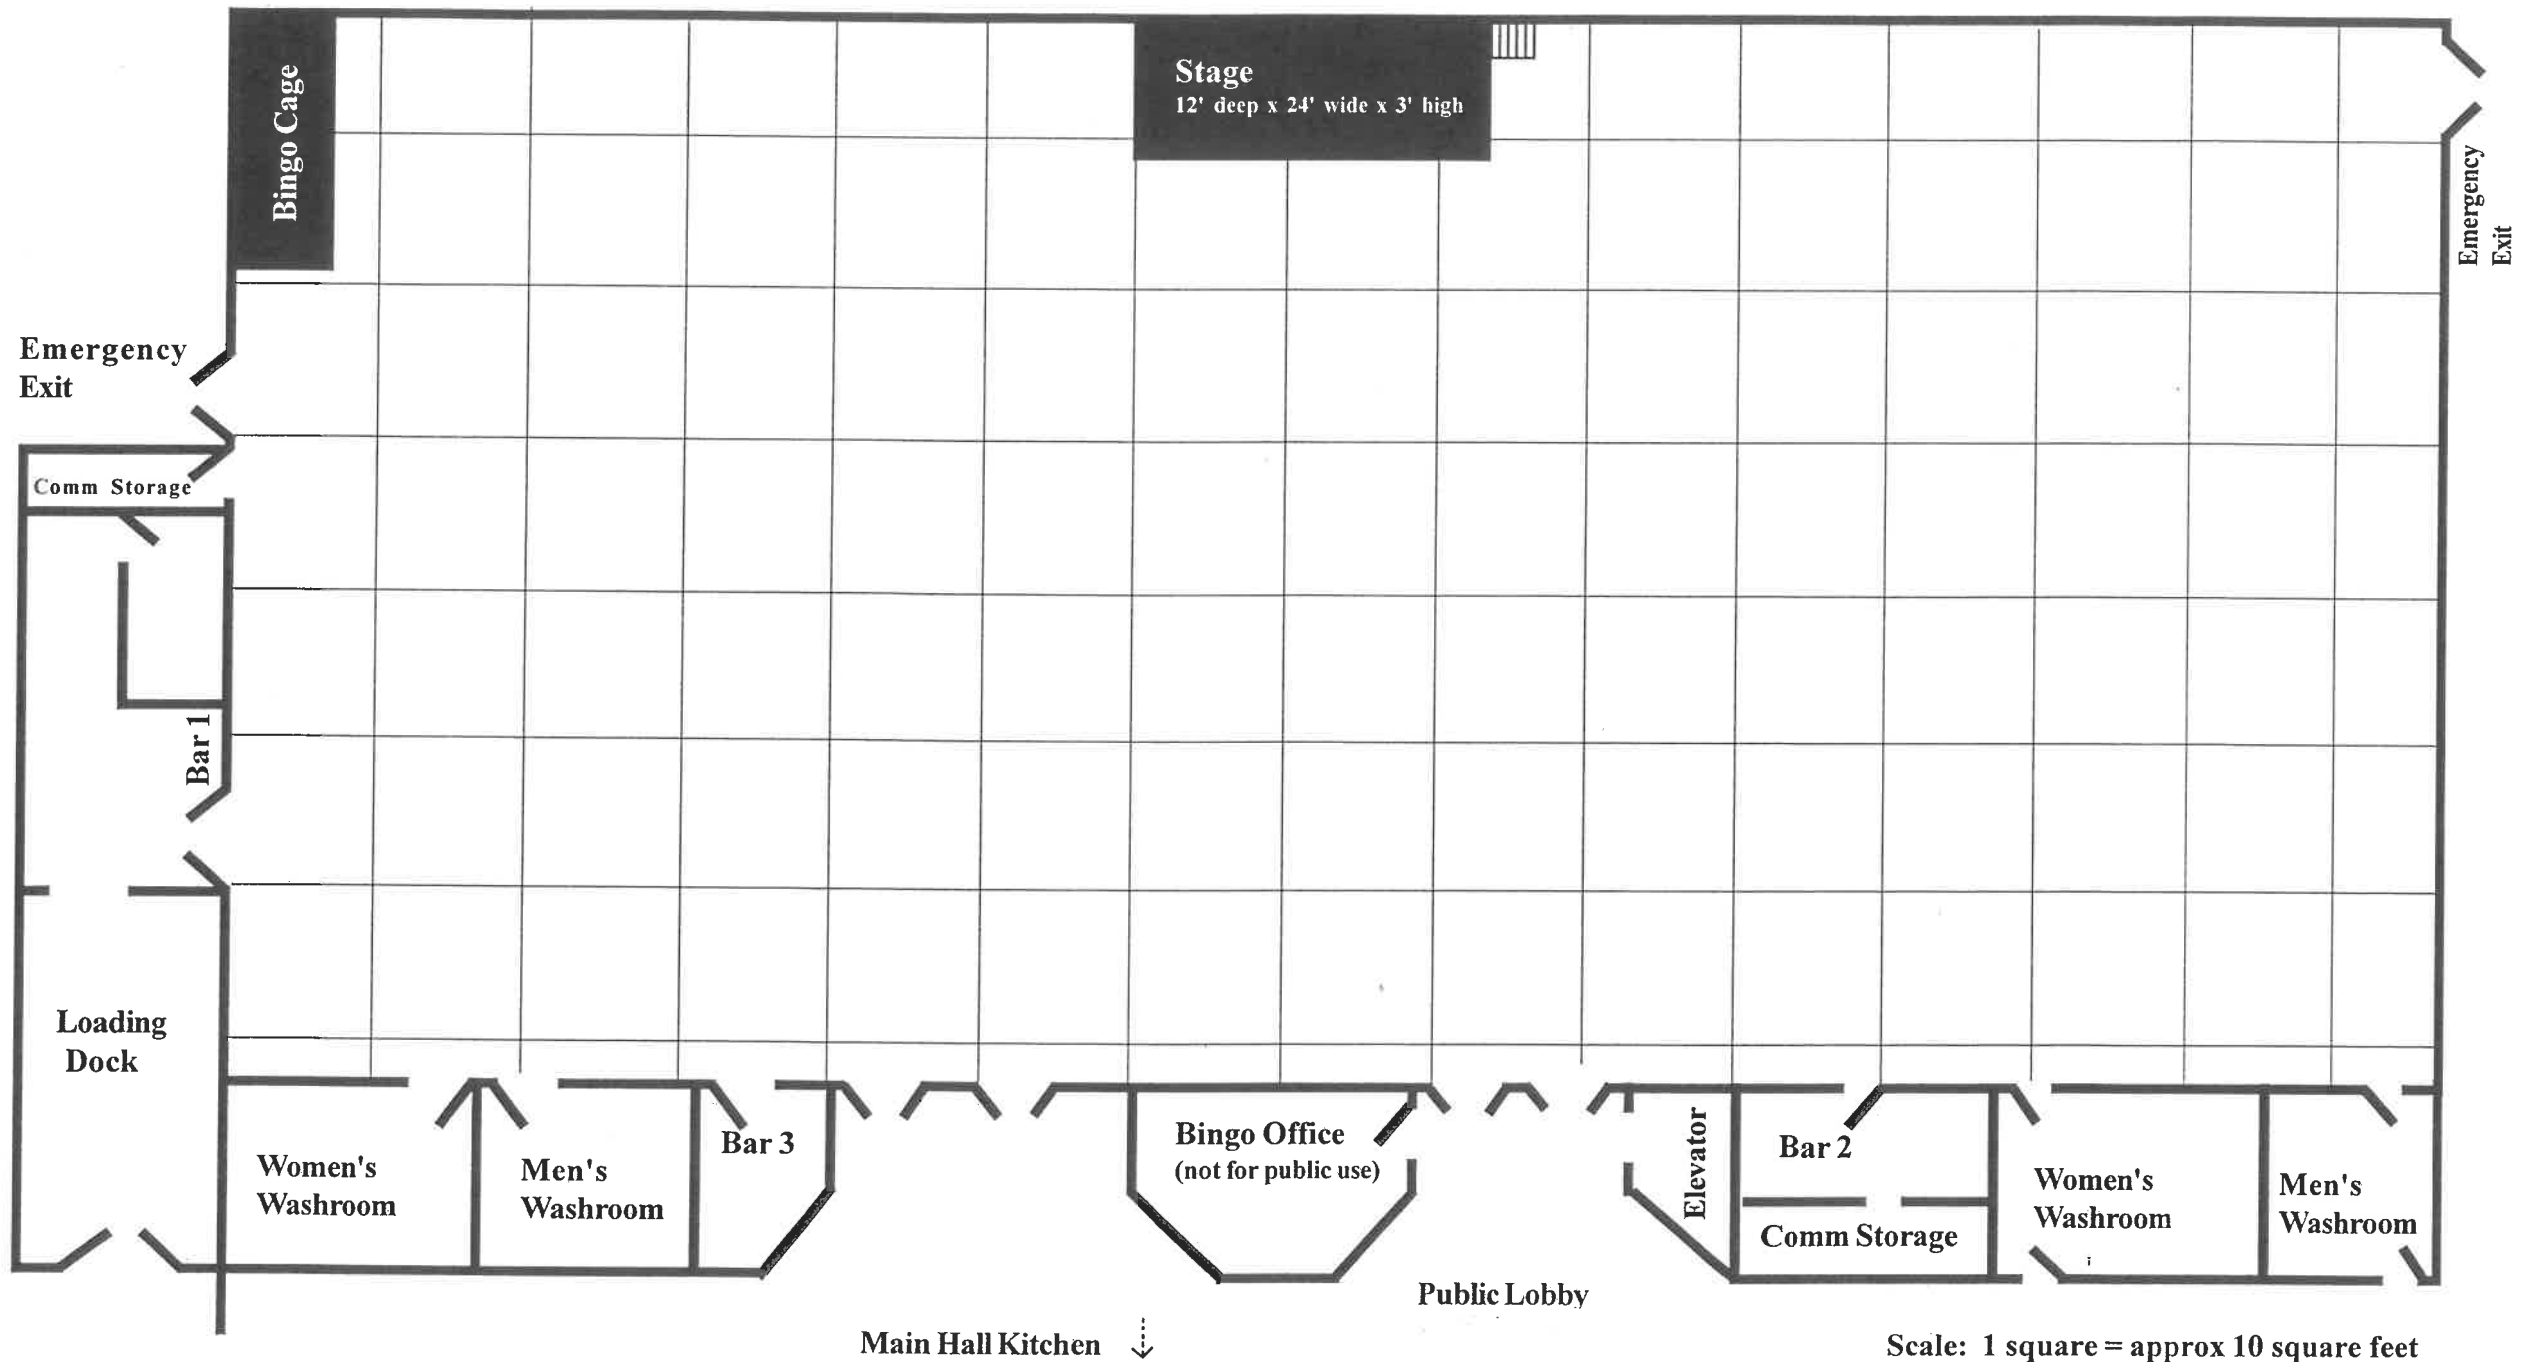

Thornccliffe Greenview Community Association - MAIN HALL - 5600 Centre Street North

Scale: 1 square = approx 10 square feet